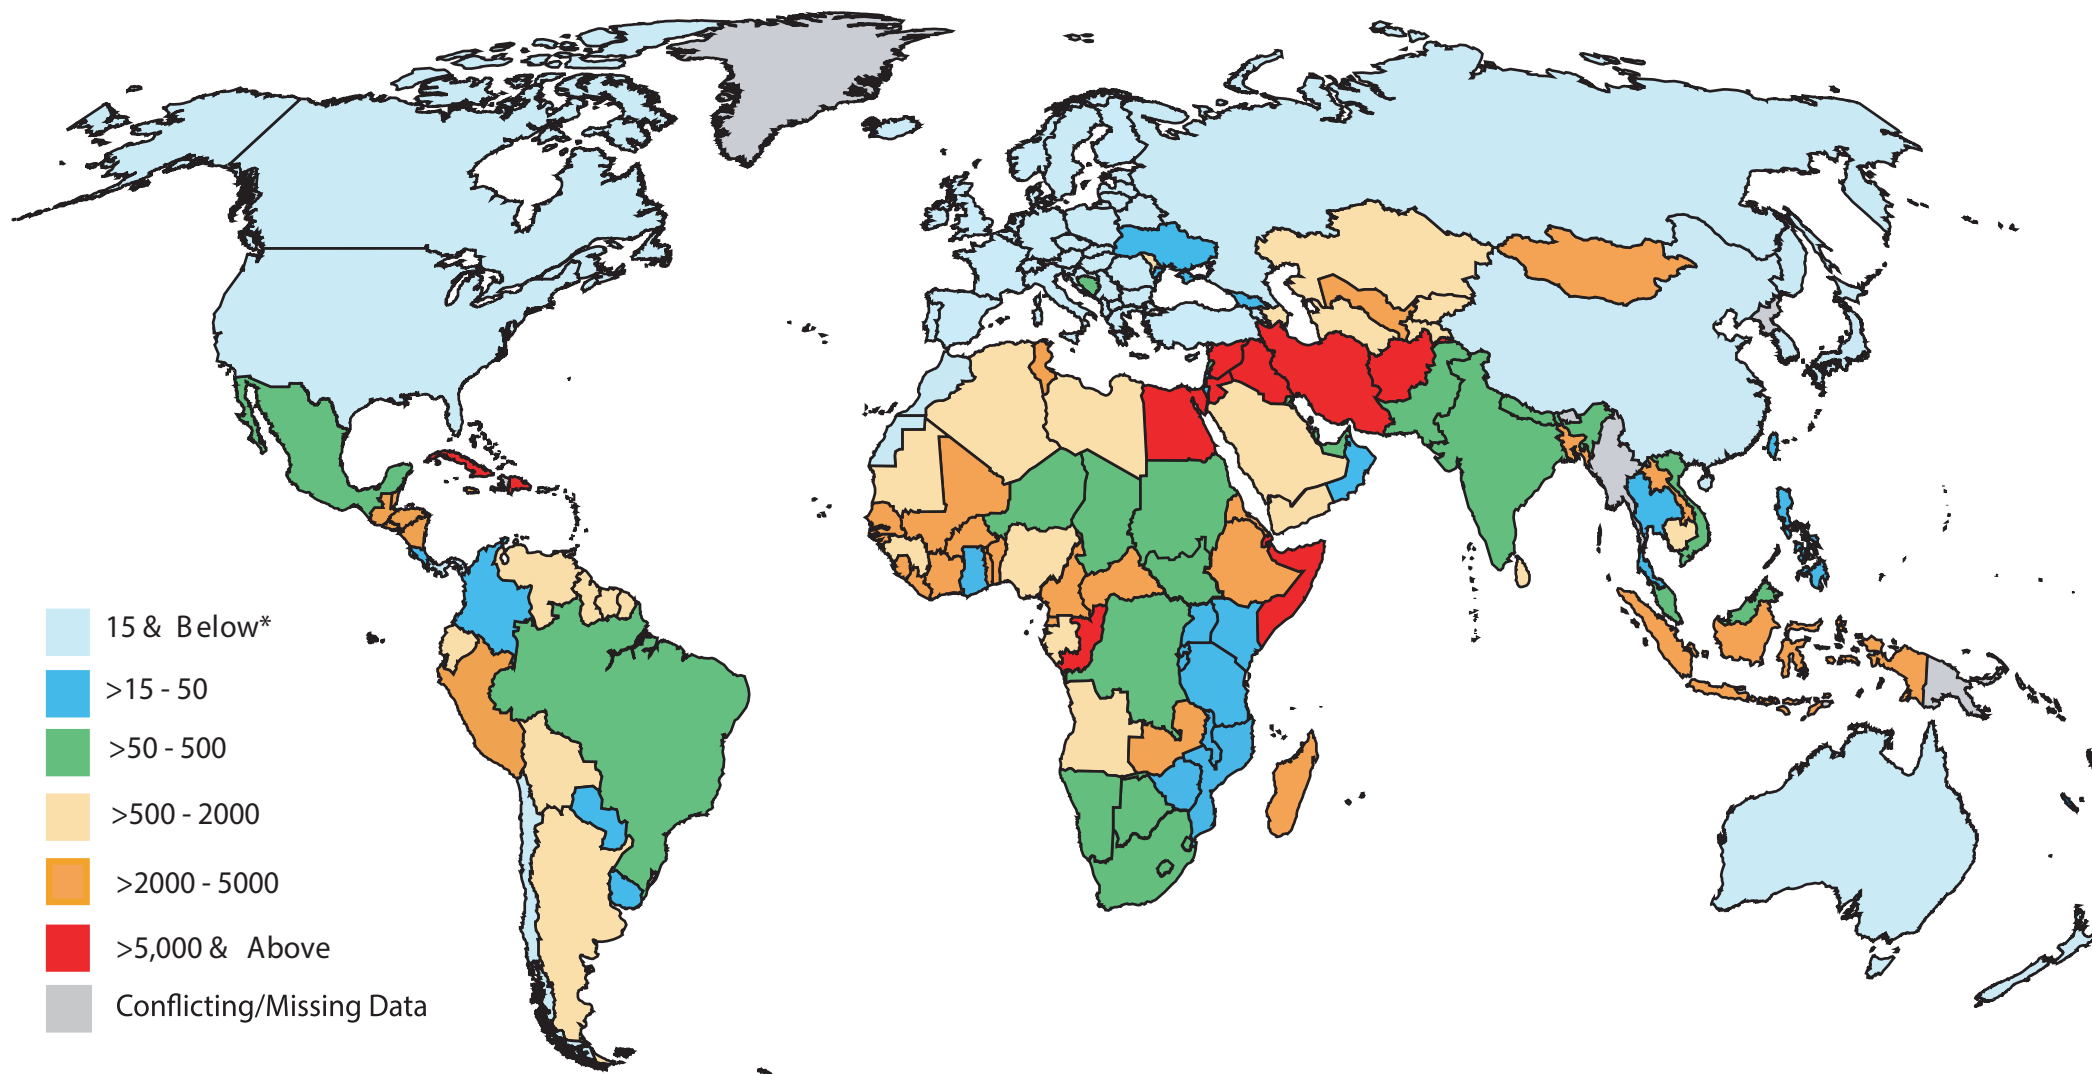

## Diesel Fuel Sulphur Levels: Global Status March 2018

\* Information is in parts per million (ppm)  
For additional details and comments per country, visit [www.unep.org/transport/](http://www.unep.org/transport/)