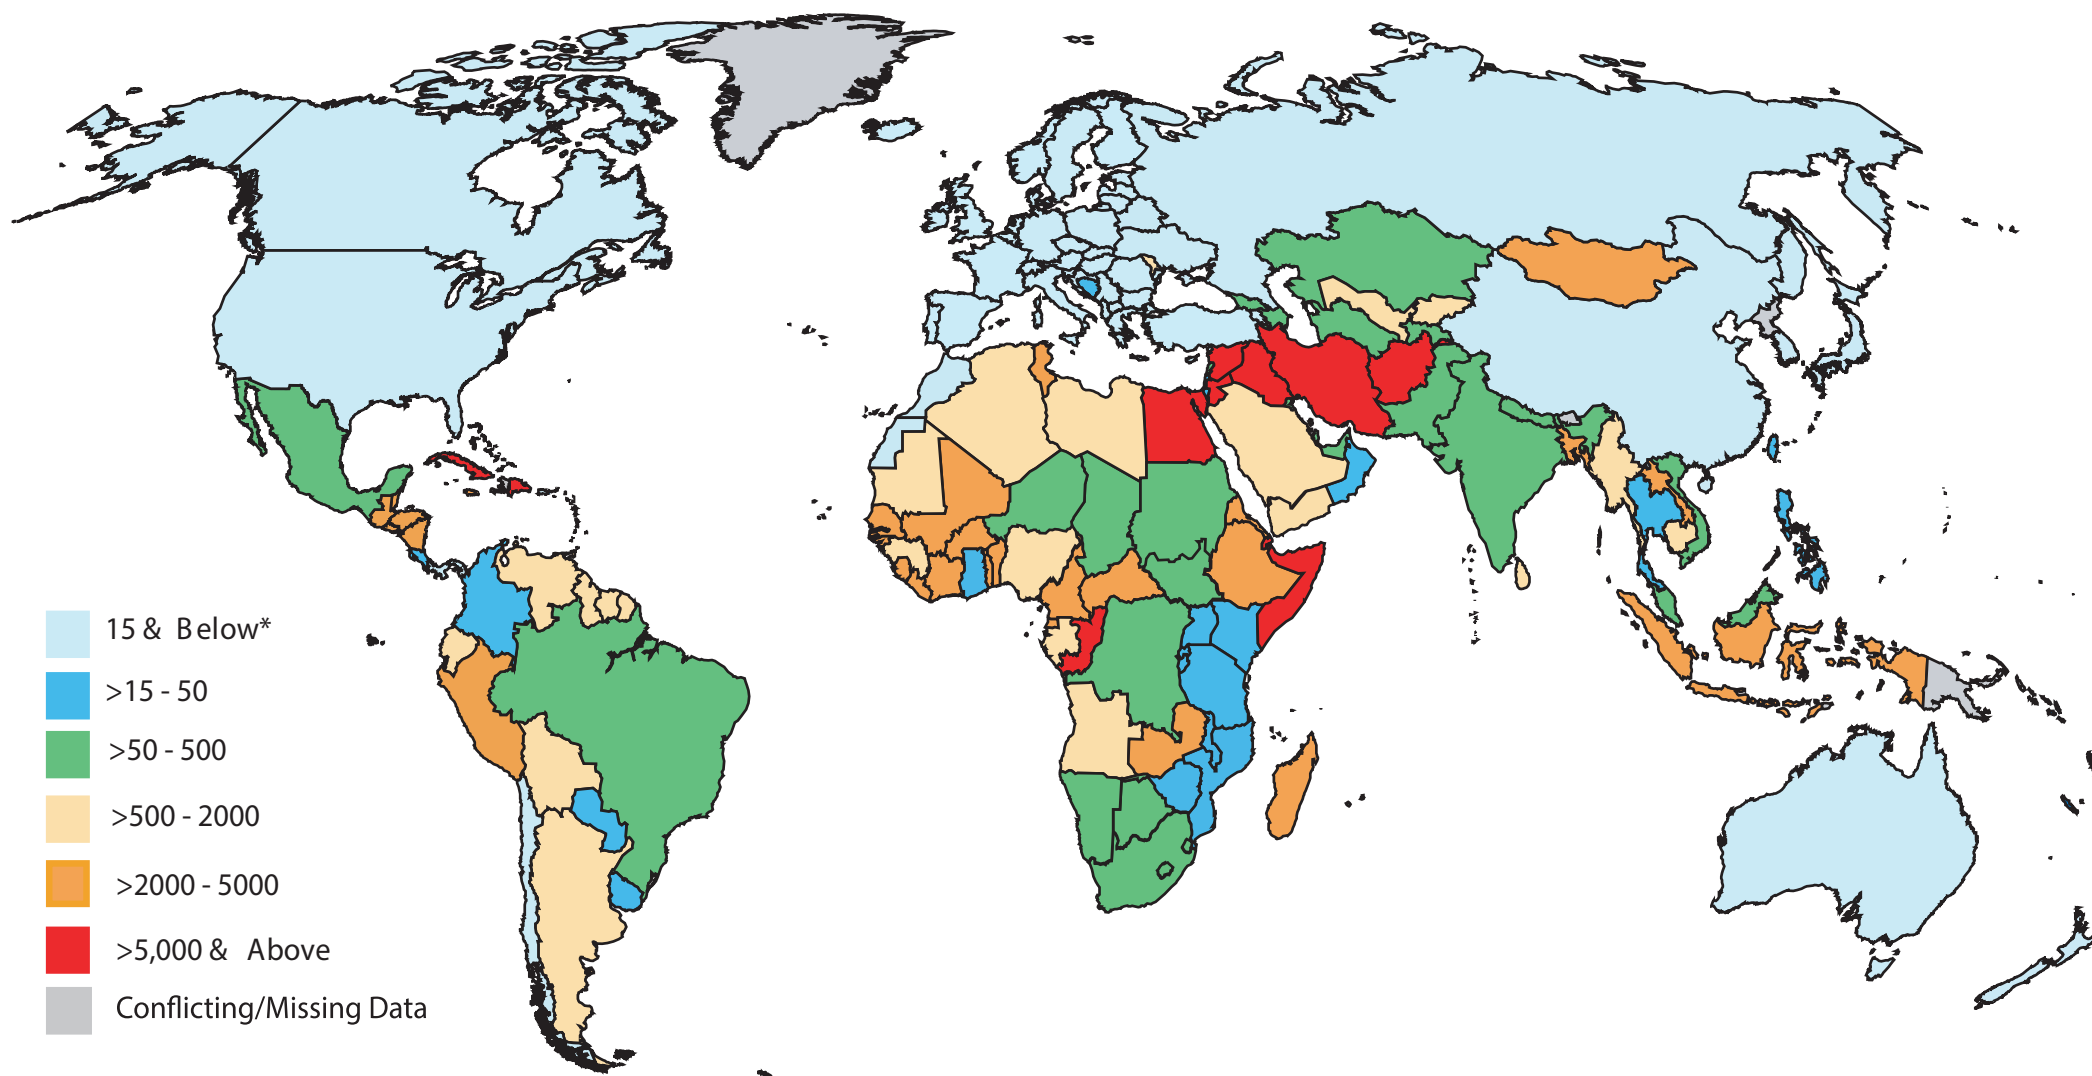

Diesel Fuel Sulphur Levels: Global Status July 2018

* Information is in parts per million (ppm)
For additional details and comments per country, visit www.unep.org/transport/