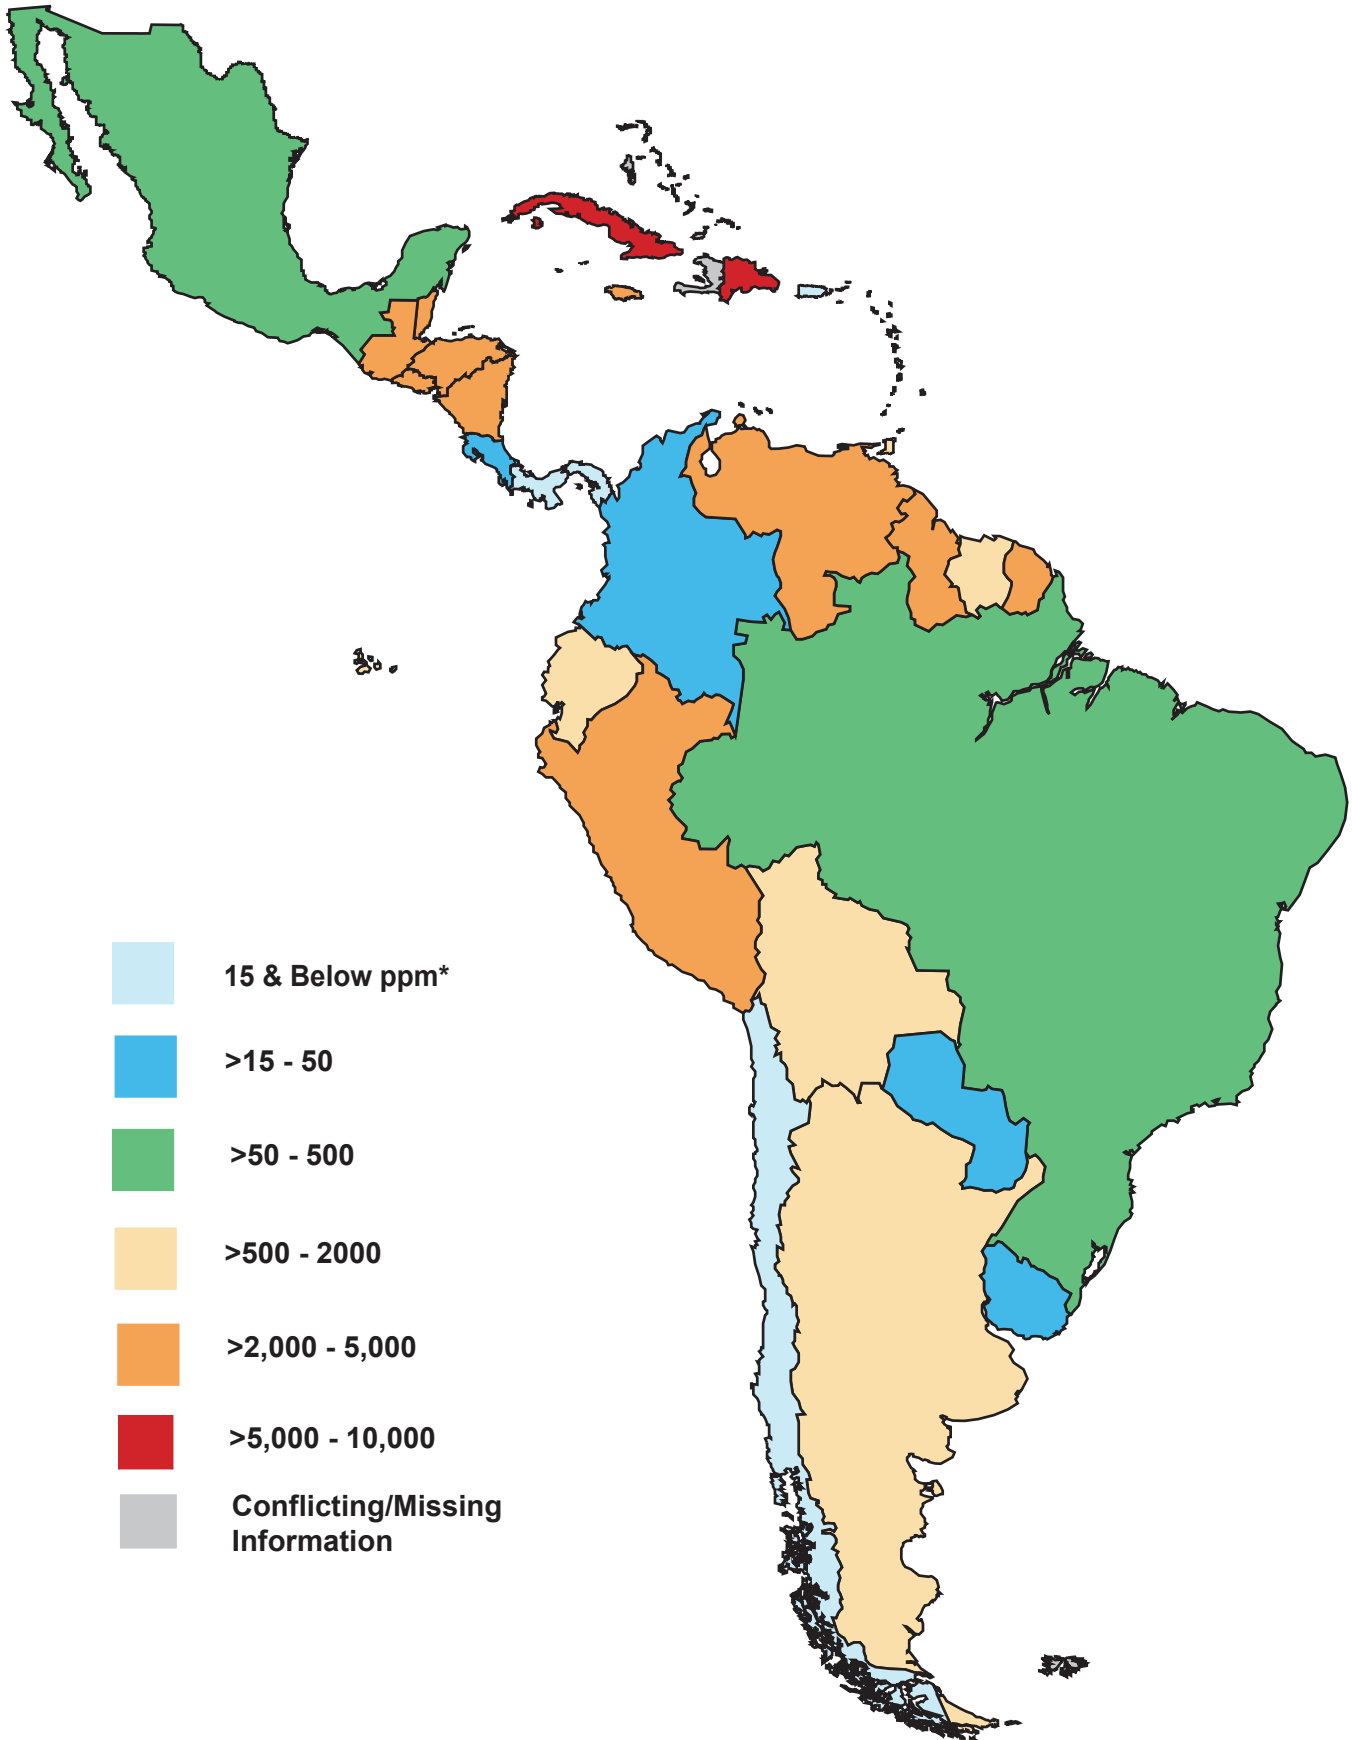

Diesel Fuel Sulphur Levels: Latin America and Caribbean Region March 2017

* Information in parts per million (ppm), maximum allowable nationwide. Sulphur levels are maximum allowable as of March 2017. For additional details and comments per country, visit www.unep.org/transport/pcf